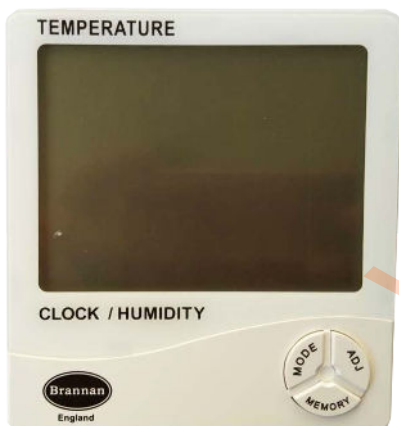

Electronic Max Min Thermometers

In addition to the traditional liquid in glass max min thermometers, below is our range of electronic max min thermometers.

Electronic Max Min Indoor Outdoor

White moulded case with two displays for outdoor and indoor temperature, each display has a maximum and minimum recording facility and the display can be either °C or °F. Complete with 2.5m long cable for the outdoor probe and stand.
 Range: Indoor: 0 to 50°C&F
 Outdoor: -50 to 70°C&F
 Dimensions: 98 x 74 x 17mm
 LCD Dimensions: 35 x 52mm

12/412/3 (C&F)

Outdoor Electronic Max Min

Electronic max min thermometer in a grey and white case with two large splashproof displays for outdoor or indoor use.
 Range: -40 to 70°C&F.
 Dimensions : 115 x 75 x 43mm
 LCD Dimensions: 38 x 46mm

12/424/3 (C&F)

Large Electronic Max Min

Max min thermometer in a grey case with two large displays for outdoor or indoor use.
 Range: Outdoor: -50 to 60°C&F
 Indoor: -10 to 50°C&F
 Dimensions: 145 x 90 x 20mm
 LCD Dimensions: 628 x 65mm

12/430/3 (C&F)

Jumbo Electronic Max Min

White and blue case with two large displays for indoor temperature and humidity or outdoor temperature.
 Complete with 2m long cable for the outdoor probe.
 Temperature Range: Indoor: -10 to 50°C&F
 Outdoor: -50 to 70 °C&F
 Humidity Range: 20 to 99%RH
 Dimensions : 109 x 98 x 20mm
 LCD Dimensions: 65 x 78mm