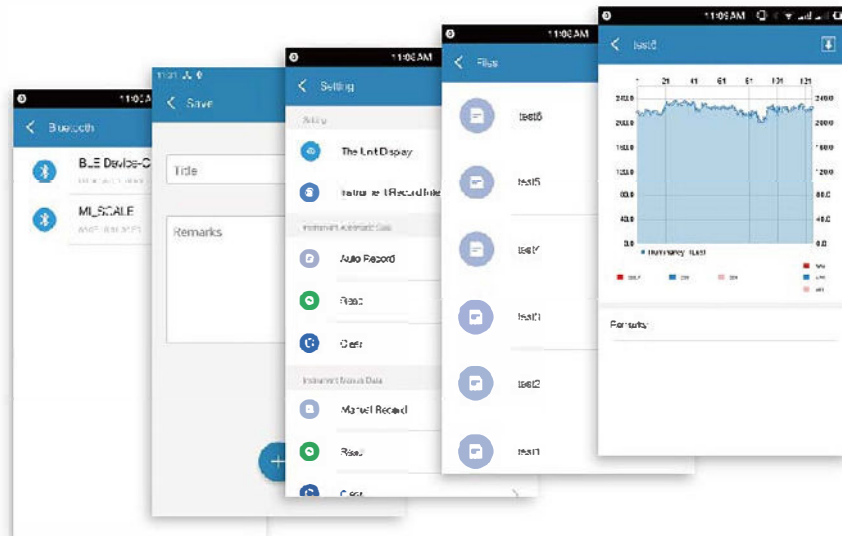

NEW

WT81

WT81B(Bluetooth type)

Bluetooth

The digital luxmeter is a professional instrument for measuring illumination and brightness, which can be used in light intensity measurement engineering, quality control, illness prevention and treatment and measurement of light intensity in all kinds of environments such as factories, schools, offices, transportation routes, families, etc.

**Peculianty**

- ▶ Measure current illumination and temperature.
- ▶ Measure difference value, max value and min value.
- ▶ Switch between illumination and temperature unit.
- ▶ The measurement range is (0~200000) lux, auto switch of measurement gear.
- ▶ Automatic storage and manual storage of illumination data.
- ▶ Setting of automatic power off.
- ▶ Backlight and data holding.
- ▶ The digital luxmeter is equipped with APP which passes through Bluetooth, so as to facilitate all kinds of operations on the digital luxmeter (For the bluetooth version only).